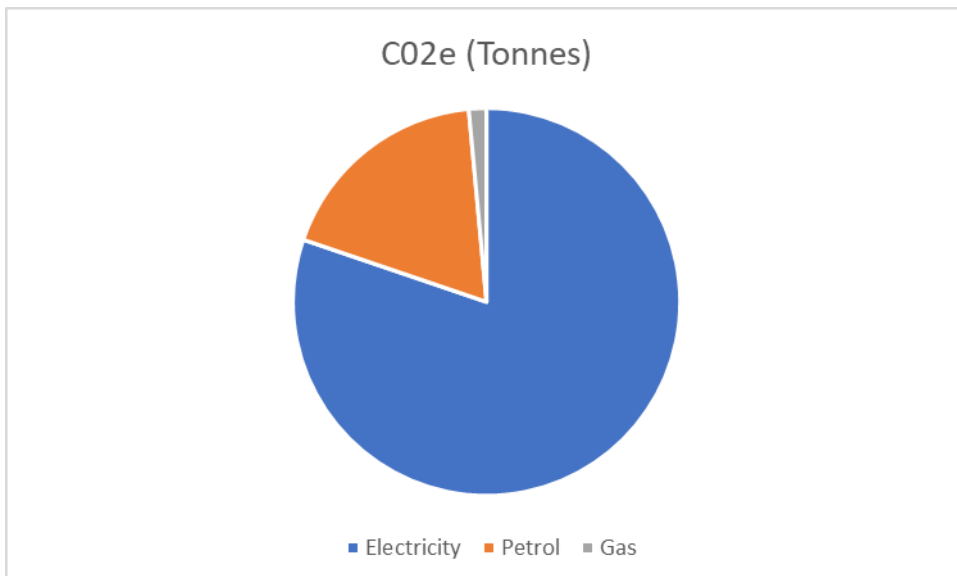

GWA Carbon Emissions FY22

Fin Year	C02e (Tonnes)
2011	43,346
2012	37,150
2013	31,096
2014	29,857
2015	20,531
2016	8,644
2017	6,921
2018	5,854
2019	1,451
2020	2,118
2021	1,869
2022	1,523

For additional information on GWA's sustainability approach please refer our Sustainability Report.

Category Type	C02e (Tonnes)
Electricity	1,222
Petrol	279
Gas	22

Region	C02e (Tonnes)	
	FY22	FY21
Australia	1,360	1,431
New Zealand	111	225
United Kingdom	51	39
China	0	173