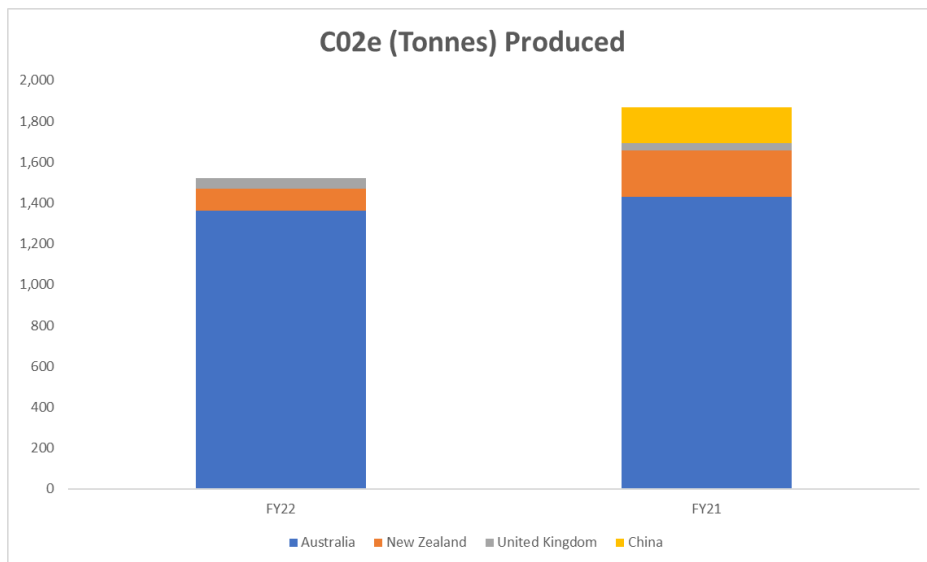

GWA Carbon Emissions FY22

Fin Year	C02e (Tonnes)
2011	43,346
2012	37,150
2013	31,096
2014	29,857
2015	20,531
2016	8,644
2017	6,921
2018	5,854
2019	1,451
2020	2,118
2021	1,869
2022	1,523

For additional information on GWA's sustainability approach please refer our Sustainability Report.

Category Type	C02e (Tonnes)
Electricity	1,222
Petrol	279
Gas	22

Region	C02e (Tonnes)	
	FY22	FY21
Australia	1,360	1,431
New Zealand	111	225
United Kingdom	51	39
China	0	173