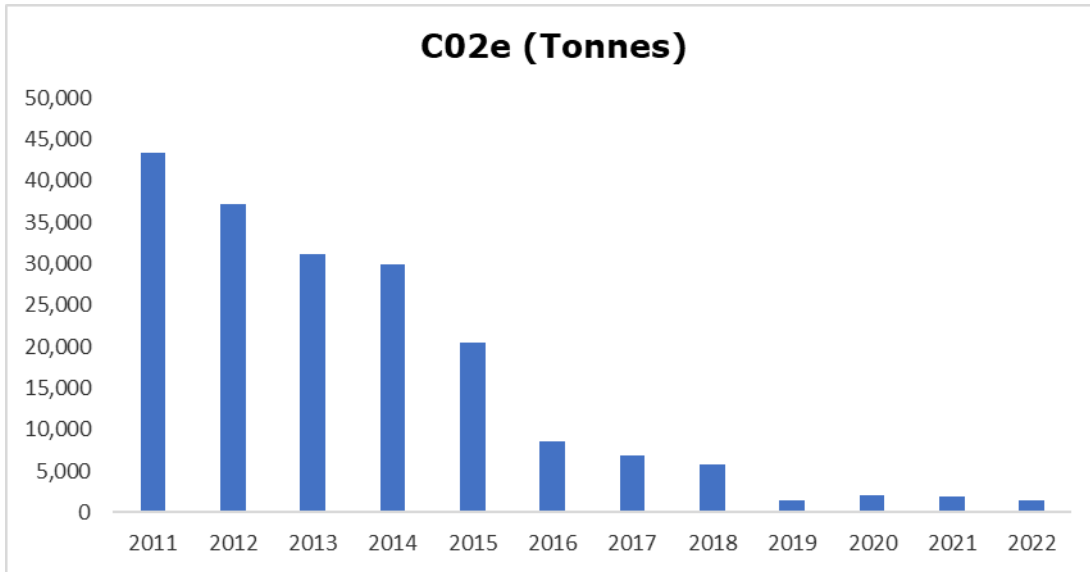

GWA Carbon Emissions FY22

Fin Year	C02e (Tonnes)
2011	43,346
2012	37,150
2013	31,096
2014	29,857
2015	20,531
2016	8,644
2017	6,921
2018	5,854
2019	1,451
2020	2,118
2021	1,869
2022	1,523

For additional information on GWA's sustainability approach please refer our Sustainability Report.

Category Type	C02e (Tonnes)
Electricity	1,222
Petrol	279
Gas	22

Region	C02e (Tonnes)	
	FY22	FY21
Australia	1,360	1,431
New Zealand	111	225
United Kingdom	51	39
China	0	173