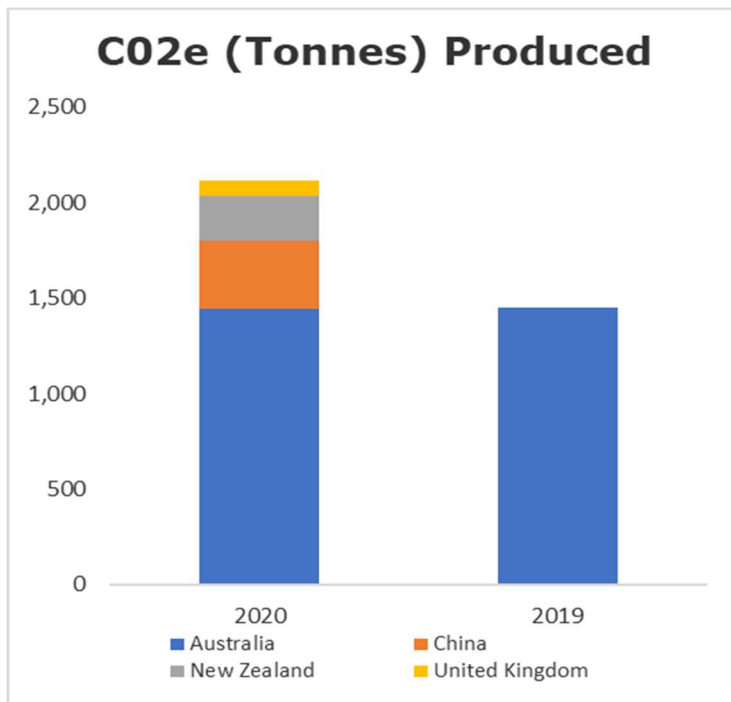

Region	C02e (Tonnes)	
	FY20	FY19
Australia	1,444	1,451
China	360	0
New Zealand	235	0
United Kingdom	80	0

For additional information on GWA's sustainability approach please refer our Sustainability Report.